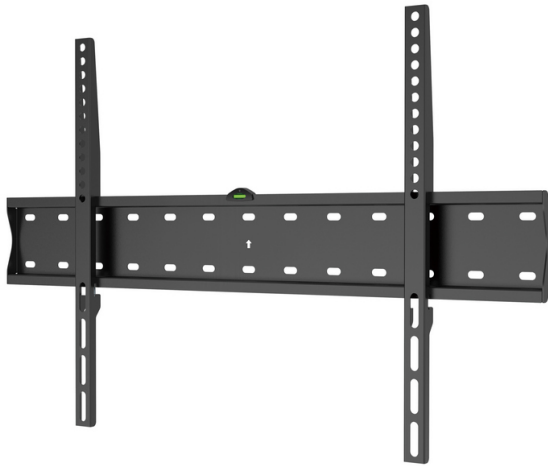

# 650330 37"-70" Fixed TV Slim Wall Mount Bracket

## Short Description

---

1. Max. VESA: 600x400
2. Max. Load Capacity: 40Kg
3. Slide-in wall plate provides easy access for attachment and detachment
4. Integrated bubble level assures easy installation alignment
5. VESA standards compliant

## Description

---

The equip® TV Wall Mount Bracket is a compact but sturdy product that ensures a reliable installation of your LCD/Plasma TV. Follow the graphic guide included in the package, you can install your TV on your own with ease. The wall bracket fits most of the wall materials- brick, concrete and wood, making the ideal choice for you to set up your screens.

## Additional Information

---

Approval and compliance	RoHS
Compatible display size	37"-70"
Support Curved TV	Yes
Material	Stainless Steel
Load capacity (kg)	40kg
Mount	Wall mount
Pan (Swivel) range	No
No. of supported display	1
Tilt range	No
VESA compatibility	200x200,400x200,300x200, 300x250,300x300,400x400, 600x400
Bracket type	Fix
Distance to Wall (Profile)	27mm
Product Size	643x425x27mm
Mounting Hole Pattern	Standard VESA
Installation	Solid Wall,Double Stud(406mm/450mm/600mm)
Cable Management	No
Product weight (kg)	1.42
Color	Black
EAN	4015867227701
Model Number	650330
Package contents	650330 Manual screws kits
TV size	37"-70"
VESA support	200 x 200, 300 x 200, 300 x 250, 300 x 300, 400 x 200, 400 x 400, 600 x 400
Dimensions (W x D x H)	425 x 27 x 643 mm