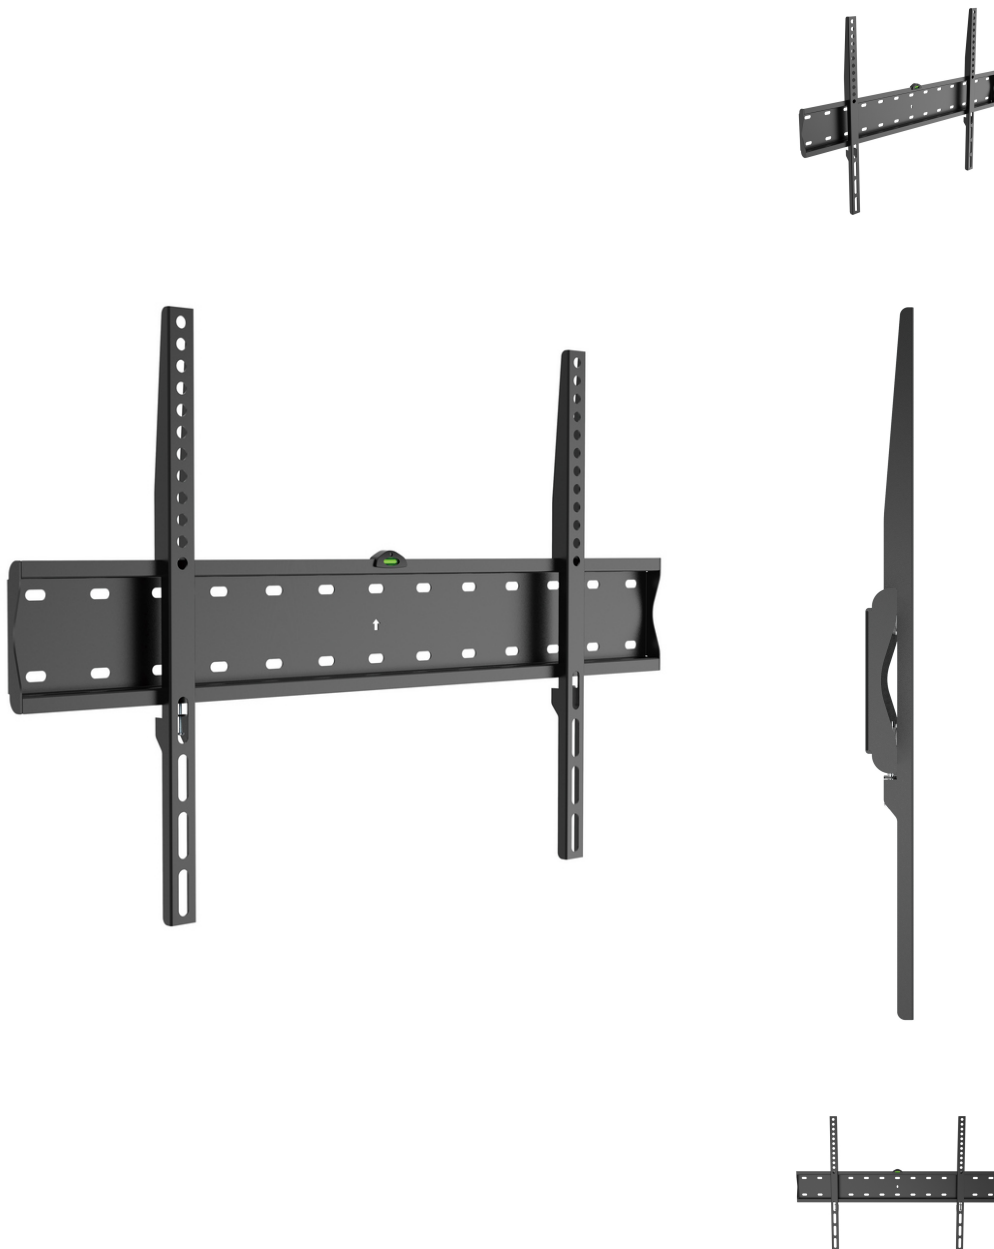

# 650330 37"-70" Fixed TV Slim Wall Mount Bracket

## Short Description

---

1. Max. VESA: 600x400
2. Max. Load Capacity: 40Kg
3. Slide-in wall plate provides easy access for attachment and detachment
4. Integrated bubble level assures easy installation alignment
5. VESA standards compliant

## Description

---

The equip® TV Wall Mount Bracket is a compact but sturdy product that ensures a reliable installation of your LCD/Plasma TV. Follow the graphic guide included in the package, you can install your TV on your own with ease. The wall bracket fits most of the wall materials- brick, concrete and wood, making the ideal choice for you to set up your screens.

## Additional Information

---

Approval and compliance	RoHS
Compatible display size	37"-70"
Support Curved TV	Yes
Material	Stainless Steel
Load capacity (kg)	40kg
Mount	Wall mount
Pan (Swivel) range	No
No. of supported display	1
Tilt range	No
VESA compatibility	200x200,400x200,300x200, 300x250,300x300,400x400, 600x400
Bracket type	Fix
Distance to Wall (Profile)	27mm
Product Size	643x425x27mm
Mounting Hole Pattern	Standard VESA
Installation	Solid Wall,Double Stud(406mm/450mm/600mm)
Cable Management	No
Product weight (kg)	1.42
Color	Black
EAN	4015867227701
Model Number	650330
Package contents	650330 Manual screws kits
TV size	37"-70"
VESA support	200 x 200, 300 x 200, 300 x 250, 300 x 300, 400 x 200, 400 x 400, 600 x 400
Dimensions (W x D x H)	425 x 27 x 643 mm