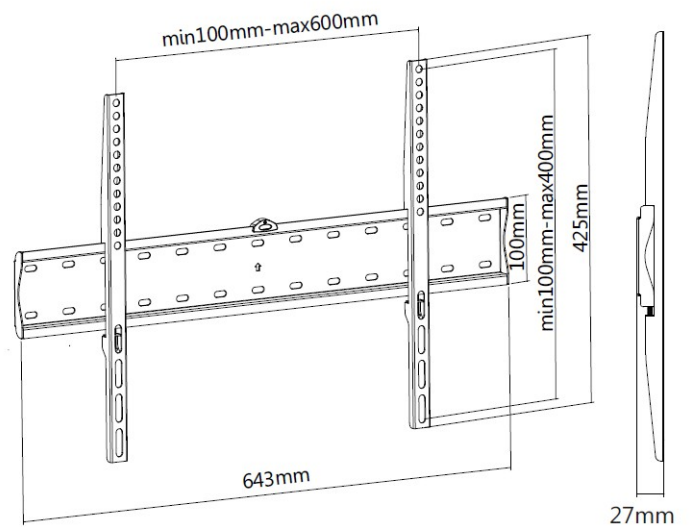

# 650330 37"-70" Fixed TV Slim Wall Mount Bracket

## Short Description

---

1. Max. VESA: 600x400
2. Max. Load Capacity: 40Kg
3. Slide-in wall plate provides easy access for attachment and detachment
4. Integrated bubble level assures easy installation alignment
5. VESA standards compliant

## Additional Information

---

Approval and compliance	RoHS
Compatible display size	37"-70"
Support Curved TV	Yes
Material	Stainless Steel
Load capacity (kg)	40kg
Mount	Wall mount
Pan (Swivel) range	No
No. of supported display	1
Tilt range	No
VESA compatibility	200x200,400x200,300x200, 300x250,300x300,400x400, 600x400
Bracket type	Fix
Distance to Wall (Profile)	27mm
Product Size	643x425x27mm
Mounting Hole Pattern	Standard VESA
Installation	Solid Wall,Double Stud(406mm/450mm/600mm)
Cable Management	No
Product weight (kg)	1.42
Color	Black
EAN	4015867227701
Model Number	650330
Package contents	650330 Manual screws kits
TV size	37"-70"
VESA support	200 x 200, 300 x 200, 300 x 250, 300 x 300, 400 x 200, 400 x 400, 600 x 400
Dimensions (W x D x H)	425 x 27 x 643 mm