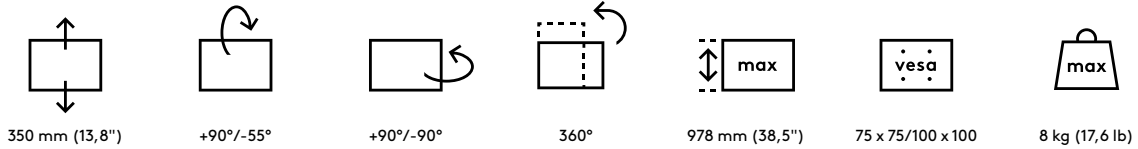

58.122

Viewlite monitor arm - desk 122

Two extensions allow independent monitor depth adjustment and the stepless height adjustment lets each user find their own optimal ergonomic position. Cables are easily hidden in the aluminium pole and arm extensions to create a tidy, professional impression.

- Static height adjustment range of 350 mm (13,8")
- Independent depth adjustment
- Integrated cable management
- Main components made of aluminium
- 40% of aluminium content is already recycled
- VESA MIS-D 75 x 75/100 x 100 mm compatible
- Monitor: tilt +90°/-55°, swivel +90°/-90°, rotate 360°
- Arm: swivel 360°
- Weight capacity max. 8 kg (17,6 lb) per monitor
- Comes with a desk clamp mount and bolt-through desk mount
- Suitable for a desktop thickness of 5 up to 40 mm (0,2" - 1,6") (clamp) or 50 mm (2,0") (bolt through)
- Monitor size limit: height 978 mm (38,5")
- Fitted with a practical quick-release VESA system
- Monitor rotation lock can be enabled

viewlite X

Viewlite monitor arm - desk 122

2020/10/06

58.122

610 x 265 x 115 mm

1 pcs

silver-white

4,105 kg