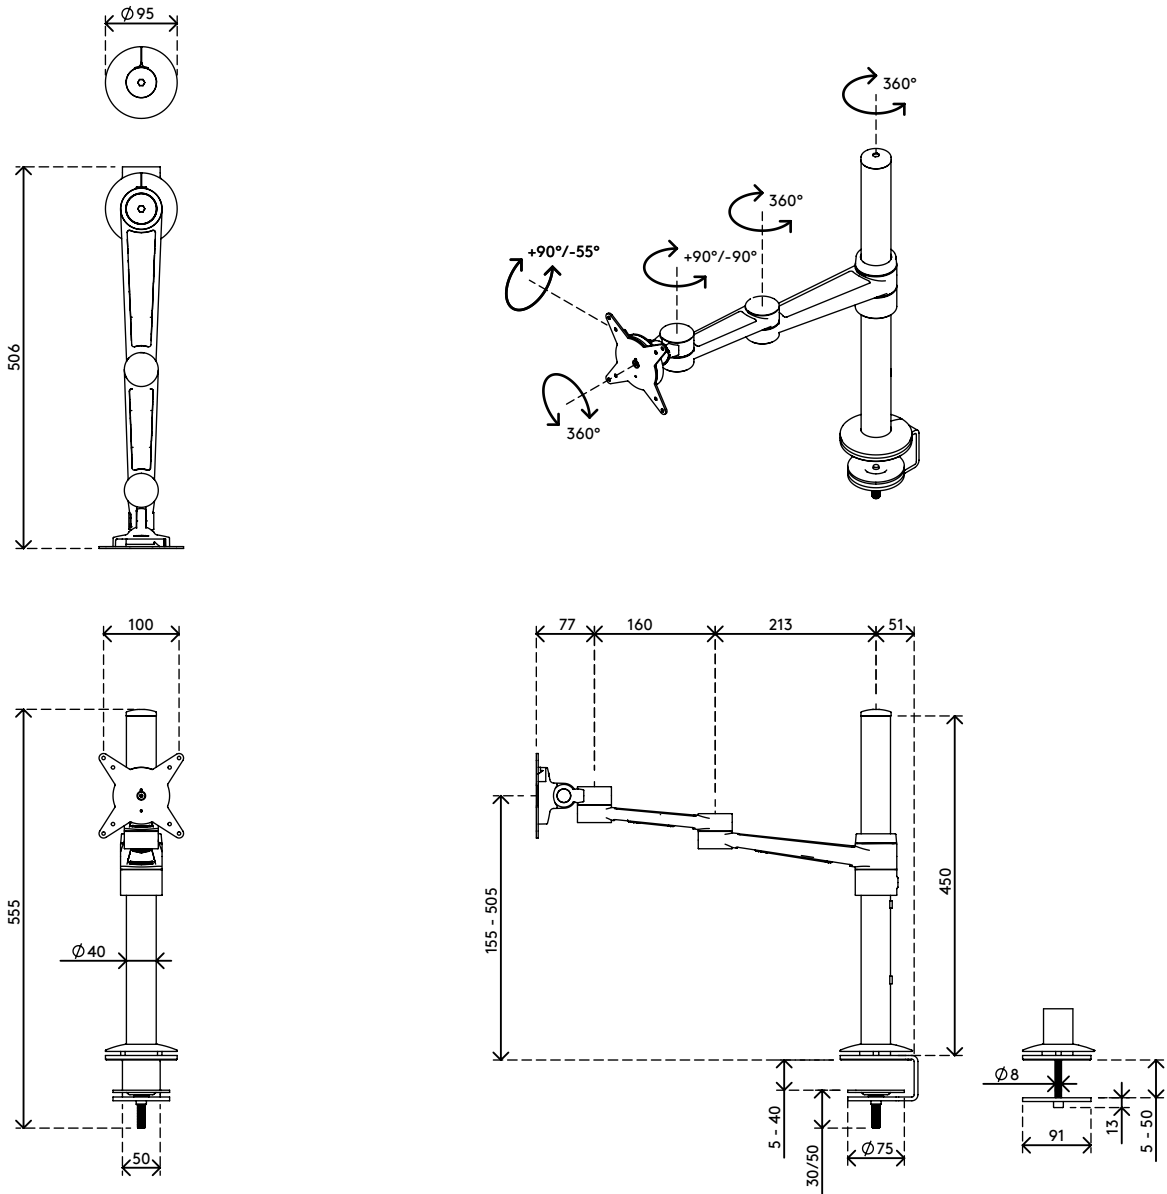

58.122

Viewlite monitor arm - desk 122

Two extensions allow independent monitor depth adjustment and the stepless height adjustment lets each user find their own optimal ergonomic position. Cables are easily hidden in the aluminium pole and arm extensions to create a tidy, professional impression.

- Static height adjustment range of 350 mm (13,8")
- Independent depth adjustment
- Integrated cable management
- Main components made of aluminium
- 40% of aluminium content is already recycled
- VESA MIS-D 75 x 75/100 x 100 mm compatible
- Monitor: tilt +90°/-55°, swivel +90°/-90°, rotate 360°
- Arm: swivel 360°
- Weight capacity max. 8 kg (17,6 lb) per monitor
- Comes with a desk clamp mount and bolt-through desk mount
- Suitable for a desktop thickness of 5 up to 40 mm (0,2" - 1,6") (clamp) or 50 mm (2,0") (bolt through)
- Monitor size limit: height 978 mm (38,5")
- Fitted with a practical quick-release VESA system
- Monitor rotation lock can be enabled

viewlite X

Viewlite monitor arm - desk 122

2020/10/06

58.122

610 x 265 x 115 mm

1 pcs

silver-white

4,105 kg