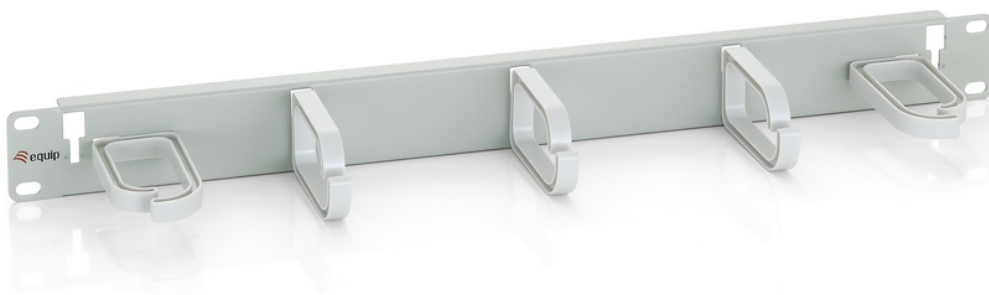

327312 19" Rack Mount Cable Management Panel, Light Grey (RAL 7035)

Product Images

Short Description

1. For 19" Cabinet, 1U
2. Material: Sturdy Steel and Plastic
3. Color: light Grey (RAL 7035)

Description

The equip® Cable Management Panel is made of sturdy metal and helps to organize cable routing and connections for the datacom and networking applications.

Additional Information

Approval and compliance RoHS	
Null panel	No
Shielded	Yes
Product weight (kg)	0.37
Color	Grey
EAN	4015867229491
Model Number	327312
Package contents	327312
Dimensions (W x D x H)	44.45 x 87.4 x 483 mm