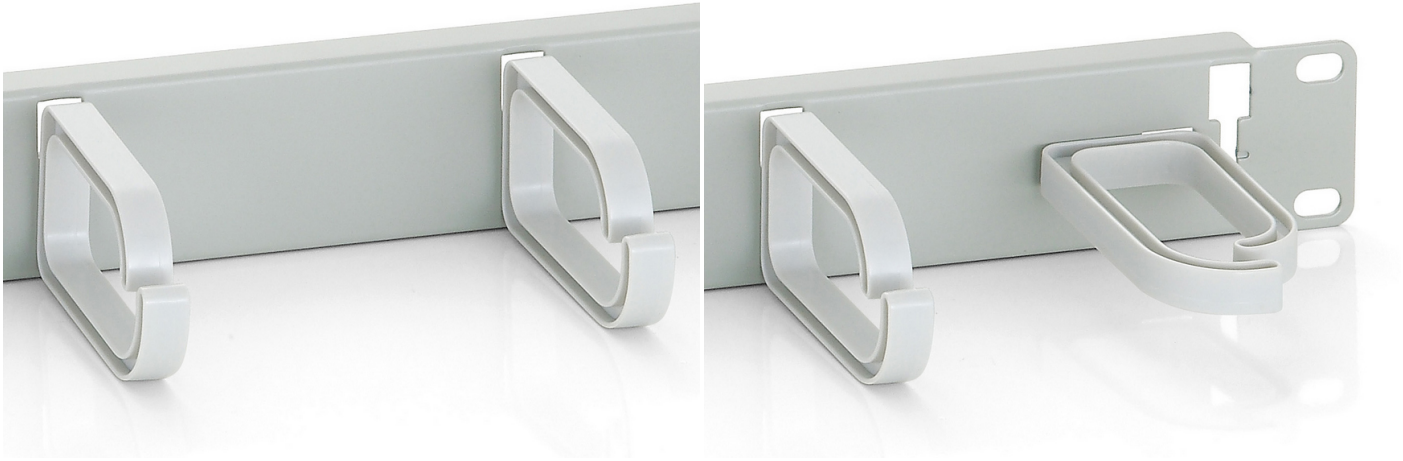

327312 19" Rack Mount Cable Management Panel, Light Grey (RAL 7035)

Product Images

Short Description

1. For 19" Cabinet, 1U
2. Material: Sturdy Steel and Plastic
3. Color: light Grey (RAL 7035)

Description

The equip® Cable Management Panel is made of sturdy metal and helps to organize cable routing and connections for the datacom and networking applications.

Additional Information

Approval and compliance RoHS	
Null panel	No
Shielded	Yes
Product weight (kg)	0.37
Color	Grey
EAN	4015867229491
Model Number	327312
Package contents	327312
Dimensions (W x D x H)	44.45 x 87.4 x 483 mm