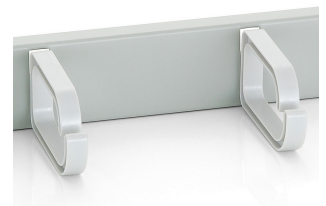

327312 19" Rack Mount Cable Management Panel, Light Grey (RAL 7035)

Product Images

Short Description

1. For 19" Cabinet, 1U
2. Material: Sturdy Steel and Plastic
3. Color: light Grey (RAL 7035)

Description

The equip® Cable Management Panel is made of sturdy metal and helps to organize cable routing and connections for the datacom and networking applications.

Additional Information

Approval and compliance RoHS	
Null panel	No
Shielded	Yes
Product weight (kg)	0.37
Color	Grey
EAN	4015867229491
Model Number	327312
Package contents	327312
Dimensions (W x D x H)	44.45 x 87.4 x 483 mm