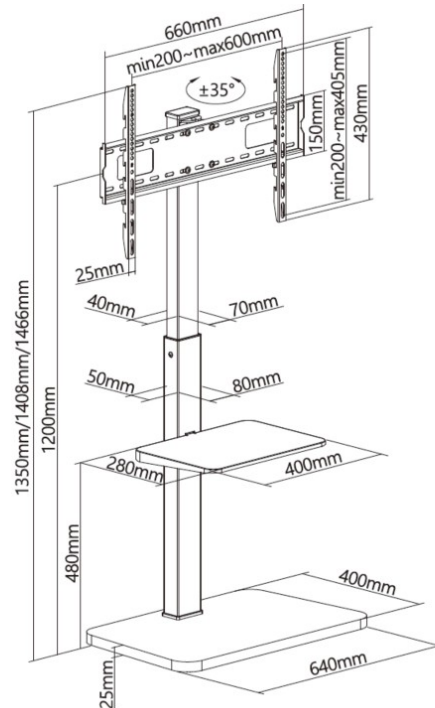

650613 37"-75" TV Floor Stand

Product Images

Short Description

1. VESA support Max. 600 x 400
 2. Max. loading capacity: 40kg
 3. Free-tilting design for multiple monitor viewing angles
 4. Height of the TV is adjustable
 5. Equipment Shelf: provides more storage space for accessories
 6. Build-in cable management
- VESA standards compliant

monitor on your own with ease.

This TV Floor Stand is perfect for places without mountable options. Made of solid steel construction and melamine laminate wood finish base for storage and show, swivel, height adjustable, organizable, easy assemble, cable manageable

Installation Video:

Additional Information

Approval and compliance	REACH, RoHS
Compatible display size	37"-75"
Material	Stainless Steel
Load capacity (kg)	40kg
Mount	Desk mount
Pan (Swivel) range	±35°
No. of supported display	1
VESA compatibility	200x200,300x200,400x200, 300x300,400x300,400x400, 600x400
Product Size	660 x 400 x 1466 mm
Cable management	Yes
Support Curved TV (Monitors)	Yes
Product weight (kg)	13.37
Color	Black
EAN	4015867230947
Model Number	650613
Package Contents	650613 Manual screws kits
VESA support	600 x 400
Dimensions (W x D x H)	660 x 400 x 1466 mm