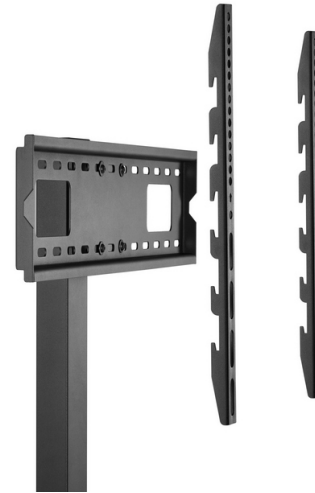

650613 37"-75" TV Floor Stand

Product Images

Short Description

1. VESA support Max. 600 x 400
 2. Max. loading capacity: 40kg
 3. Free-tilting design for multiple monitor viewing angles
 4. Height of the TV is adjustable
 5. Equipment Shelf: provides more storage space for accessories
 6. Build-in cable management
- VESA standards compliant

Description

The equip® 650613 Monitor Desk Mount Bracket is a compact but sturdy product that ensures a reliable installation of your LCD/LED monitor. Follow the graphic guide included in the package, you can install your

monitor on your own with ease.

This TV Floor Stand is perfect for places without mountable options. Made of solid steel construction and melamine laminate wood finish base for storage and show, swivel, height adjustable, organizable, easy assemble, cable manageable

Installation Video:

Additional Information

Approval and compliance	REACH, RoHS
Compatible display size	37"-75"
Material	Stainless Steel
Load capacity (kg)	40kg
Mount	Desk mount
Pan (Swivel) range	±35°
No. of supported display	1
VESA compatibility	200x200,300x200,400x200, 300x300,400x300,400x400, 600x400
Product Size	660 x 400 x 1466 mm
Cable management	Yes
Support Curved TV (Monitors)	Yes
Product weight (kg)	13.37
Color	Black
EAN	4015867230947
Model Number	650613
Package Contents	650613 Manual screws kits
VESA support	600 x 400
Dimensions (W x D x H)	660 x 400 x 1466 mm