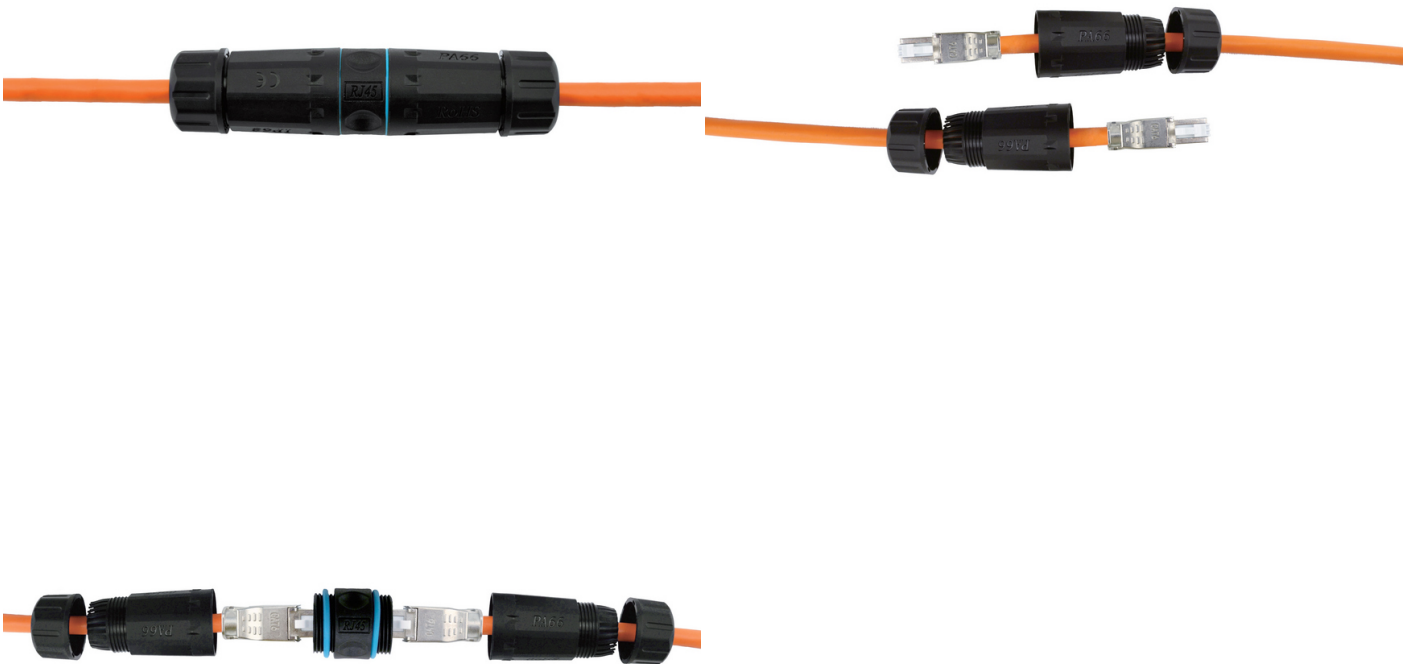

# 221172 Cat.6A Outdoor RJ45 Inline Coupler

## Short Description

---

1. Female to female RJ45 CAT6A coupler
2. Dustproof in Waterproof
3. Waterproof IP68, Outdoor use.
4. Shielded coupler for use with UTP / STP
5. Pin configuration: 1:1
6. Shielded
7. 500MHz performance
8. RoHS compliant

## Description

---

Equip 221172 is high-quality RJ45-RJ45 Cat.6A inline coupler with a high protection class of IP68 (waterproof) and is particularly suitable for outdoor applications. By opening the two-sided cable glands, two RJ45 connecting cables can be connected .

## Additional Information

---

Approval and compliance	IP68/CE/ROHS
Category	Cat.6A
Product weight (kg)	0.05
Color	Black
EAN	4015867230701
Model Number	221172
Package contents	221172
Dimensions (W x D x H)	121.5x28x28 mm