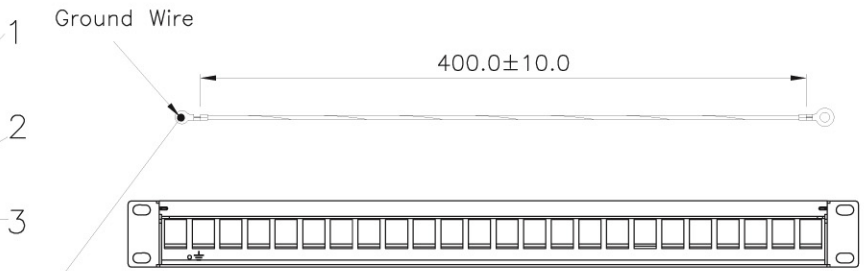

SCALE 1/4

Specification :

Material :

1. Support Bar : SPCC, 1.5mm thickness with Gray color painted.
2. Top Case : SPCC, 1.5mm thickness with Gray color painted.
3. Base Case : SPCC, 1.5mm thickness with 5~8um Nickel plated.
4. Ground Wire : 18 AWG Wire, with Green/Yellow striped color, length 40 cm.

SCALE 1/1

| GENERAL TOLERANCE OF DIMENSIONS |        |
|---------------------------------|--------|
| X.XXX                           | ±0.005 |
| X.XX                            | ±0.05  |
| X.X                             | ±0.1   |

**Cat.6 patchpanel 24 ports for keystone jacks,  
1 U, grey, support bar, earthing cable shielded**