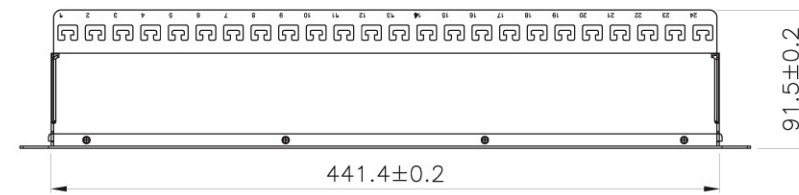

SCALE 1/4

Specification :

Material :

1. Support Bar : SPCC, 1.5mm thickness with Gray color painted.
2. Top Case : SPCC, 1.5mm thickness with Gray color painted.
3. Base Case : SPCC, 1.5mm thickness with 5~8um Nickel plated.
4. Ground Wire : 18 AWG Wire, with Green/Yellow striped color, length 40 cm.

SCALE 1/1

| GENERAL TOLERANCE OF DIMENSIONS |        |
|---------------------------------|--------|
| X.XXX                           | ±0.005 |
| X.XX                            | ±0.05  |
| X.X                             | ±0.1   |

**Cat.6 patchpanel 24 ports for keystone jacks,  
1 U, grey, support bar, earthing cable shielded**