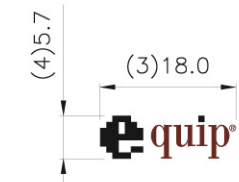

SCALE 1/4

Specification :

Material :

1. Support Bar : SPCC, 1.5mm thickness with Gray color painted.
2. Top Case : SPCC, 1.5mm thickness with Gray color painted.
3. Base Case : SPCC, 1.5mm thickness with 5~8um Nickel plated.
4. Ground Wire : 18 AWG Wire, with Green/Yellow striped color, length 40 cm.

SCALE 1/1

| GENERAL TOLERANCE OF DIMENSIONS |        |
|---------------------------------|--------|
| X.XXX                           | ±0.005 |
| X.XX                            | ±0.05  |
| X.X                             | ±0.1   |