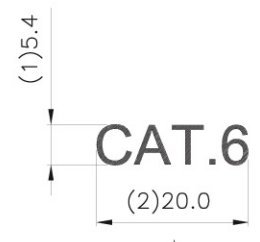

SCALE 1/4

Specification :

Material :

1. Support Bar : SPCC, 1.5mm thickness with Gray color painted.
2. Top Case : SPCC, 1.5mm thickness with Gray color painted.
3. Base Case : SPCC, 1.5mm thickness with 5~8um Nickel plated.
4. Ground Wire : 18 AWG Wire, with Green/Yellow striped color, length 40 cm.

SCALE 1/1

| GENERAL TOLERANCE OF DIMENSIONS |        |
|---------------------------------|--------|
| X.XXX                           | ±0.005 |
| X.XX                            | ±0.05  |
| X.X                             | ±0.1   |