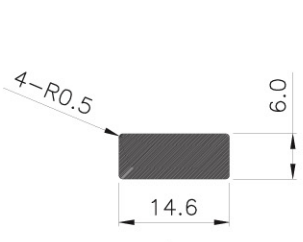

SCALE 1/4

Specification :

Material :

1. Support Bar : SPCC, 1.5mm thickness with Gray color painted.
2. Top Case : SPCC, 1.5mm thickness with Gray color painted.
3. Base Case : SPCC, 1.5mm thickness with 5~8um Nickel plated.
4. Ground Wire : 18 AWG Wire, with Green/Yellow striped color, length 40 cm.

SCALE 1/1

| GENERAL TOLERANCE OF DIMENSIONS |        |
|---------------------------------|--------|
| X.XXX                           | ±0.005 |
| X.XX                            | ±0.05  |
| X.X                             | ±0.1   |