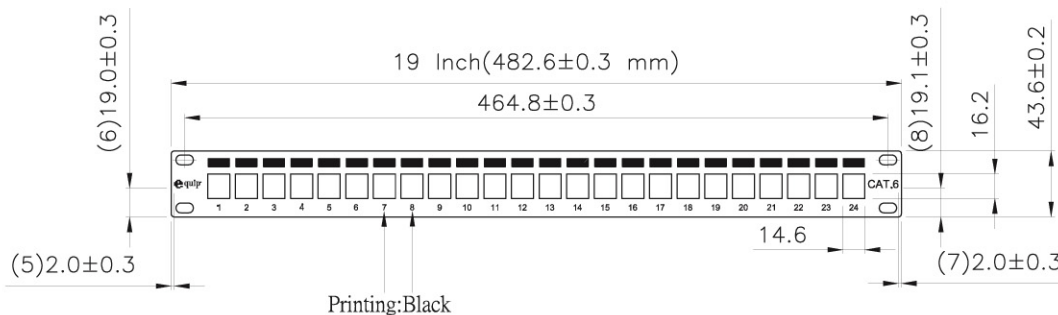

SCALE 1/4

Specification :

Material :

1. Support Bar : SPCC, 1.5mm thickness with Gray color painted.
2. Top Case : SPCC, 1.5mm thickness with Gray color painted.
3. Base Case : SPCC, 1.5mm thickness with 5~8um Nickel plated.
4. Ground Wire : 18 AWG Wire, with Green/Yellow striped color, length 40 cm.

SCALE 1/1

| GENERAL TOLERANCE OF DIMENSIONS |        |
|---------------------------------|--------|
| X.XXX                           | ±0.005 |
| X.XX                            | ±0.05  |
| X.X                             | ±0.1   |

**Cat.6 patchpanel 24 ports for keystone jacks,  
1 U, grey, support bar, earthing cable shielded**