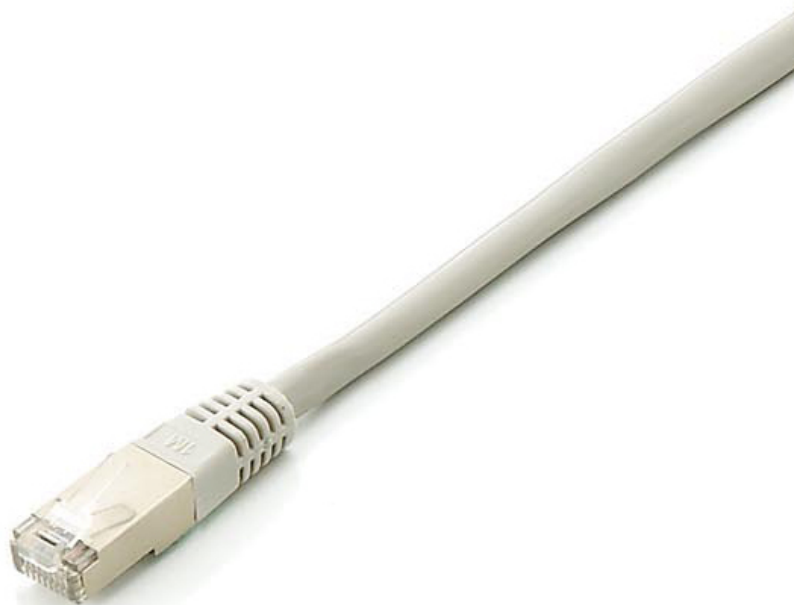

645610 Cat.6A Platinum S/FTP Patch Cable, White, 1.0m , 10pcs/set

Product Images

Compatible

Short Description

1. 4 x 2 AWG 26/7
2. 500MHz performance Bandwidth
3. Transmission: 10Gbit
4. Suitable for PoE, PoE+, PoE++
5. Stranded bare copper conductor
6. Foil and braid shield Reduces EMI/RFI interference
7. PIMF (Pairs in metal Foil)

8. Molded boot with Strain relief
9. RoHS compliant
10. Low Smoke Zero Halogen (LSZH/LSOH)
11. with 3P certificate and UL listed
12. Selling Unit: 10pcs/Pack

Description

Cat.6A Pro S/FTP Patch Cord is composed of preeminent materials and fully-examined to Cat.6A Platinum S/FTP Patch Cord is composed of preeminent materials and fully-examined to conform with industrial standards. Offering higher bandwidth and better signal-to-noise margin, the Cat.6A cable is able to deliver ultrahigh and error-free performance in the most demanding network environments, specially for 10G application.

Additional Information

Approval and compliance RoHS	
Conductor material	Copper
Conductor size (AWG)	26AWG
Jacket material	LSZH
Category	Cat.6A
Flat cable	No
Shielded	Yes
Product weight (kg)	0.07
Product breadth (mm)	11.68
Product depth (mm)	8.2
Product height (mm)	1000
Cable length	1m
Color	White
EAN	4015867228432
Model number	645610
Package contents	645610
Cable Length	1.0m
Shielding	S/FTP
Connector 1	RJ45 male
Connector 2	RJ45 male