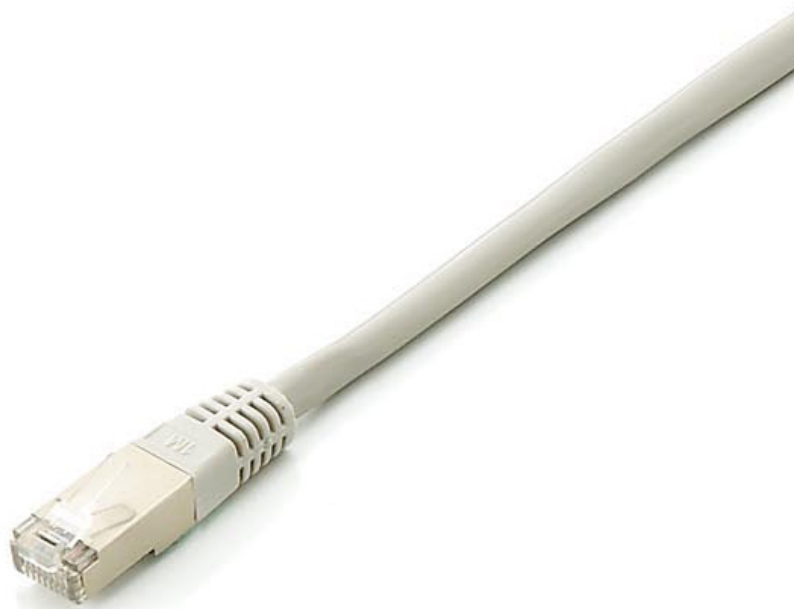

645611 Cat.6A Platinum S/FTP Patch Cable, White, 2.0m , 10pcs/set

Product Images

Compatible

Short Description

1. 4 x 2 AWG 26/7
2. 500MHz performance Bandwidth
3. Transmission: 10Gbit
4. Suitable for PoE, PoE+, PoE++
5. Stranded bare copper conductor
6. Foil and braid shield Reduces EMI/RFI interference
7. PIMF (Pairs in metal Foil)

8. Molded boot with Strain relief
9. RoHS compliant
10. Low Smoke Zero Halogen (LSZH/LSOH)
11. with 3P certificate and UL listed
12. Selling Unit: 10pcs/Pack

Description

Cat.6A Pro S/FTP Patch Cord is composed of preeminent materials and fully-examined to Cat.6A Platinum S/FTP Patch Cord is composed of preeminent materials and fully-examined to conform with industrial standards. Offering higher bandwidth and better signal-to-noise margin, the Cat.6A cable is able to deliver ultrahigh and error-free performance in the most demanding network environments, specially for 10G application.

Additional Information

Approval and compliance RoHS	
Conductor material	Copper
Conductor size (AWG)	26AWG
Jacket material	LSZH
Category	Cat.6A
Flat cable	No
Shielded	Yes
Product weight (kg)	0.1
Product breadth (mm)	11.68
Product depth (mm)	8.2
Product height (mm)	2000
Cable length	2m
Color	White
EAN	4015867228449
Model number	645611
Package contents	645611
Cable Length	2.0m
Shielding	S/FTP
Connector 1	RJ45 male
Connector 2	RJ45 male