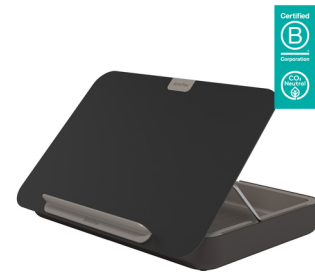

## Dataflex Addit Bento® ergonomic toolbox 903

**Brand :** Dataflex

**Product code:** 45.903

**Product name :** Addit Bento® ergonomic toolbox 903

Dataflex Addit Bento® ergonomic toolbox 903. Product type: Laptop stand, Product colour: Black, Maximum notebook screen size compatibility: 38.1 cm (15"). Height adjustment range: 134 - 240 mm, Tilt angle range: 0 - 76°. Width: 355 mm, Depth: 250 mm, Height: 50 mm. Package width: 375 mm, Package depth: 265 mm, Package height: 54 mm

Design		Ergonomics	
Product type *	Laptop stand	Tilt angle range	0 - 76°
Product colour *	Black	<b>Weight &amp; dimensions</b>	
Maximum notebook screen size compatibility	38.1 cm (15")	Width	355 mm
Maximum monitor screen size compatibility	38.1 cm (15")	Depth	250 mm
Maximum tablet screen size compatibility	38.1 cm (15")	Height	50 mm
Maximum weight capacity	6 kg	Weight	2.2 kg
<b>Ergonomics</b>		<b>Packaging data</b>	
Adjustable	✓	Package width	375 mm
Height adjustment	✓	Package depth	265 mm
Height adjustment range	134 - 240 mm	Package height	54 mm
		Package weight	2.2 kg
		Package type	Box
		<b>Logistics data</b>	
		Harmonized System (HS) code	84733080