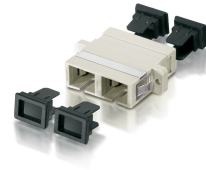

## Equip SC Fiber Optic Adapter/Coupler, OM1/OM2

**Brand :** Equip

**Product code:** 156145

**Product name :** SC Fiber Optic Adapter/Coupler, OM1/OM2

- Standard adapter for panels and outlets
- Suitable for multimode connection
- Phosphor bronze sleeve
- Snap-in or thread type
- Built with dust-free cap
- 12PCS/Set

SC Fiber Optic Adapter/Coupler, 12 pcs

### Equip SC Fiber Optic Adapter/Coupler, OM1/OM2:

The equip® Fiber Optic Adapter/Coupler is the optimal solution when you need to bridge two fiber patch cables together. This product is able to mount on the patch panel and thus you can install it with the existed cabling system sturdily. Moreover, the dust-free cap protects the connection from damage and thus enhance the durability.

Equip SC Fiber Optic Adapter/Coupler, OM1/OM2. Connector type: SC, Product colour: Beige, Fiber mode structure: Multi-mode. Weight: 7 g. Quantity per pack: 12 pc(s)

Features		Weight & dimensions	
Number of connectors *	2	Weight	7 g
Connector type *	SC	Packaging data	
Product colour	Beige	Quantity per pack	12 pc(s)
Fiber mode structure	Multi-mode		